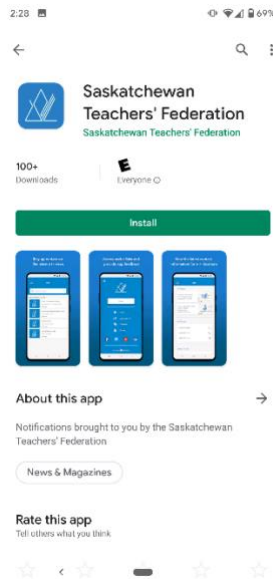

2. Visit the Google Play Store (Android) to download the free Saskatchewan Teacher' Federation (STF) application.
  - a. Search for Saskatchewan Teacher' Federation
  - b. Download and install the STF app