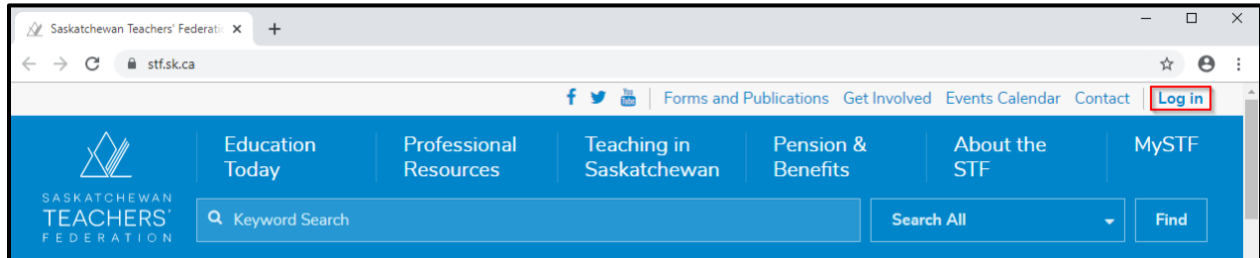

How to Login to the STF Mobile Application - Android

1. Verify your Mobile Application Username in your MySTF Profile.
 - a. Navigate to <http://stf.sk.ca>
 - b. Click the **Log In** link

- c. Enter your preferred email and password to Login
 - i. If this is your first-time login to MySTF, call 1-800-667-7762 or email loginsupport@stf.sk.ca for initial account setup.
 - ii. If you have forgotten your password, and know your preferred email, click the **Forgot Your Password** link.