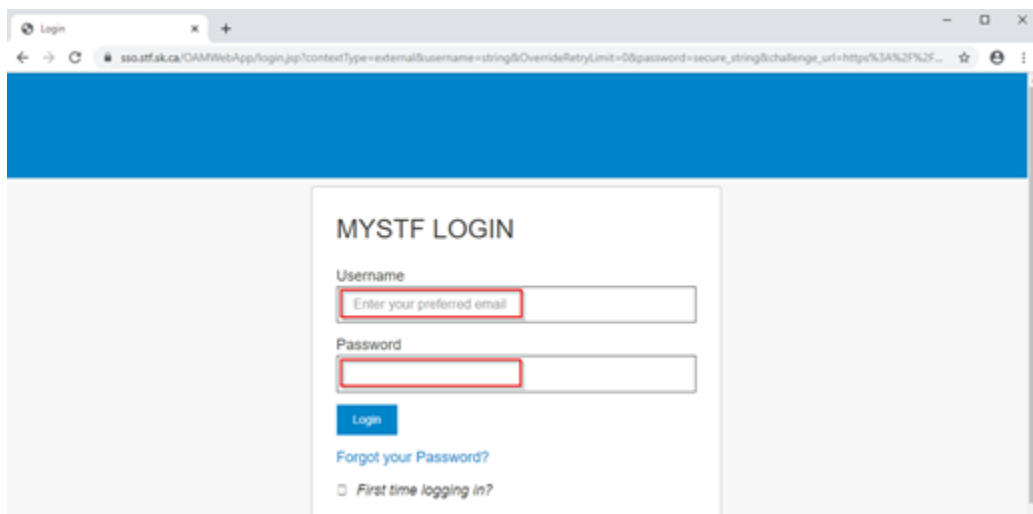

How to Login to the STF Mobile Application - Android

1. Verify your Mobile Application Username in your MySTF Profile.
 - a. Navigate to <http://stf.sk.ca>
 - b. Click the **Log In** link

- c. Enter your preferred email and password to Login
 - i. If this is your first-time login to MySTF, call 1-800-667-7762 or email loginsupport@stf.sk.ca for initial account setup.
 - ii. If you have forgotten your password, and know your preferred email, click the **Forgot Your Password** link.