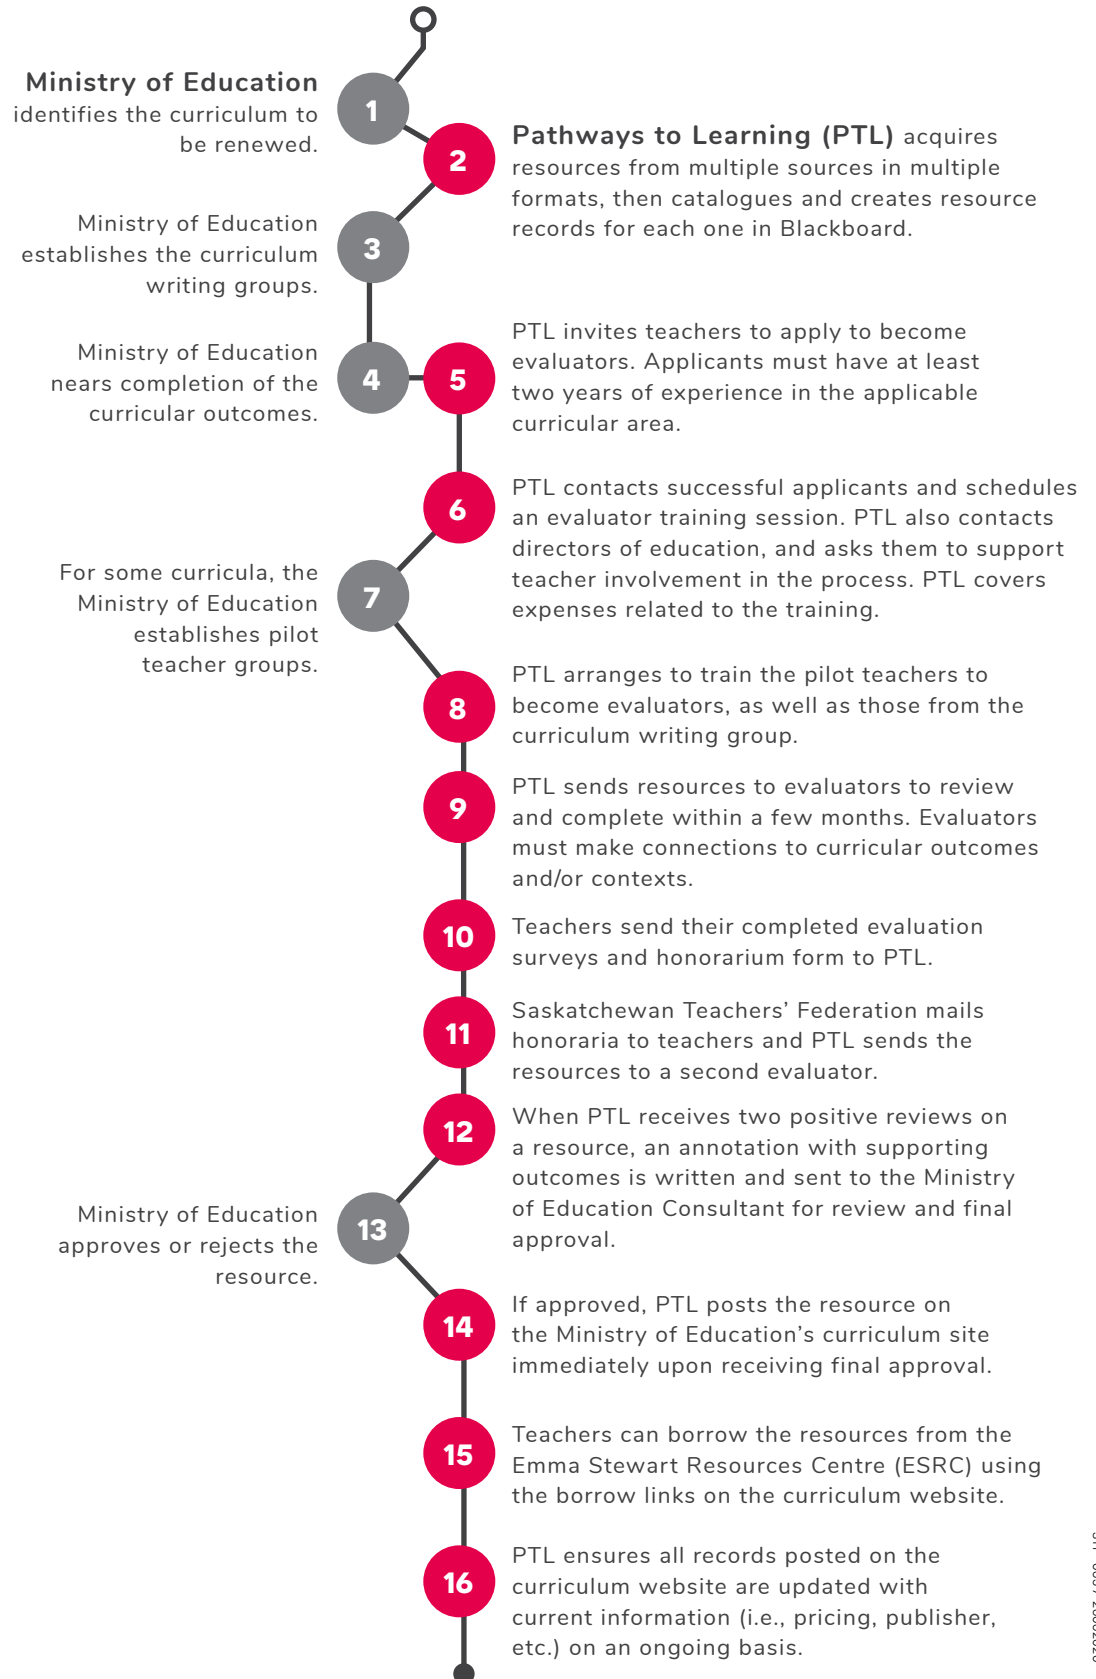

PATHWAYS TO LEARNING PROCESS

SASKATCHEWAN
TEACHERS'
FEDERATION

For more information, or to apply to be an evaluator, please visit www.stf.sk.ca.